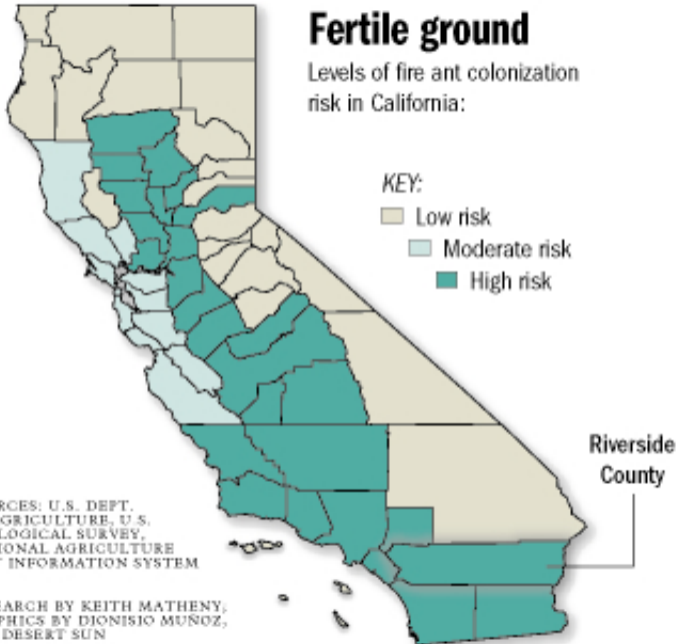

# Fertile ground

Levels of fire ant colonization risk in California:

KEY:

Low risk

Moderate risk

High risk

Riverside County

SOURCES: U.S. DEPT. OF AGRICULTURE, U.S. GEOLOGICAL SURVEY, NATIONAL AGRICULTURE PEST INFORMATION SYSTEM